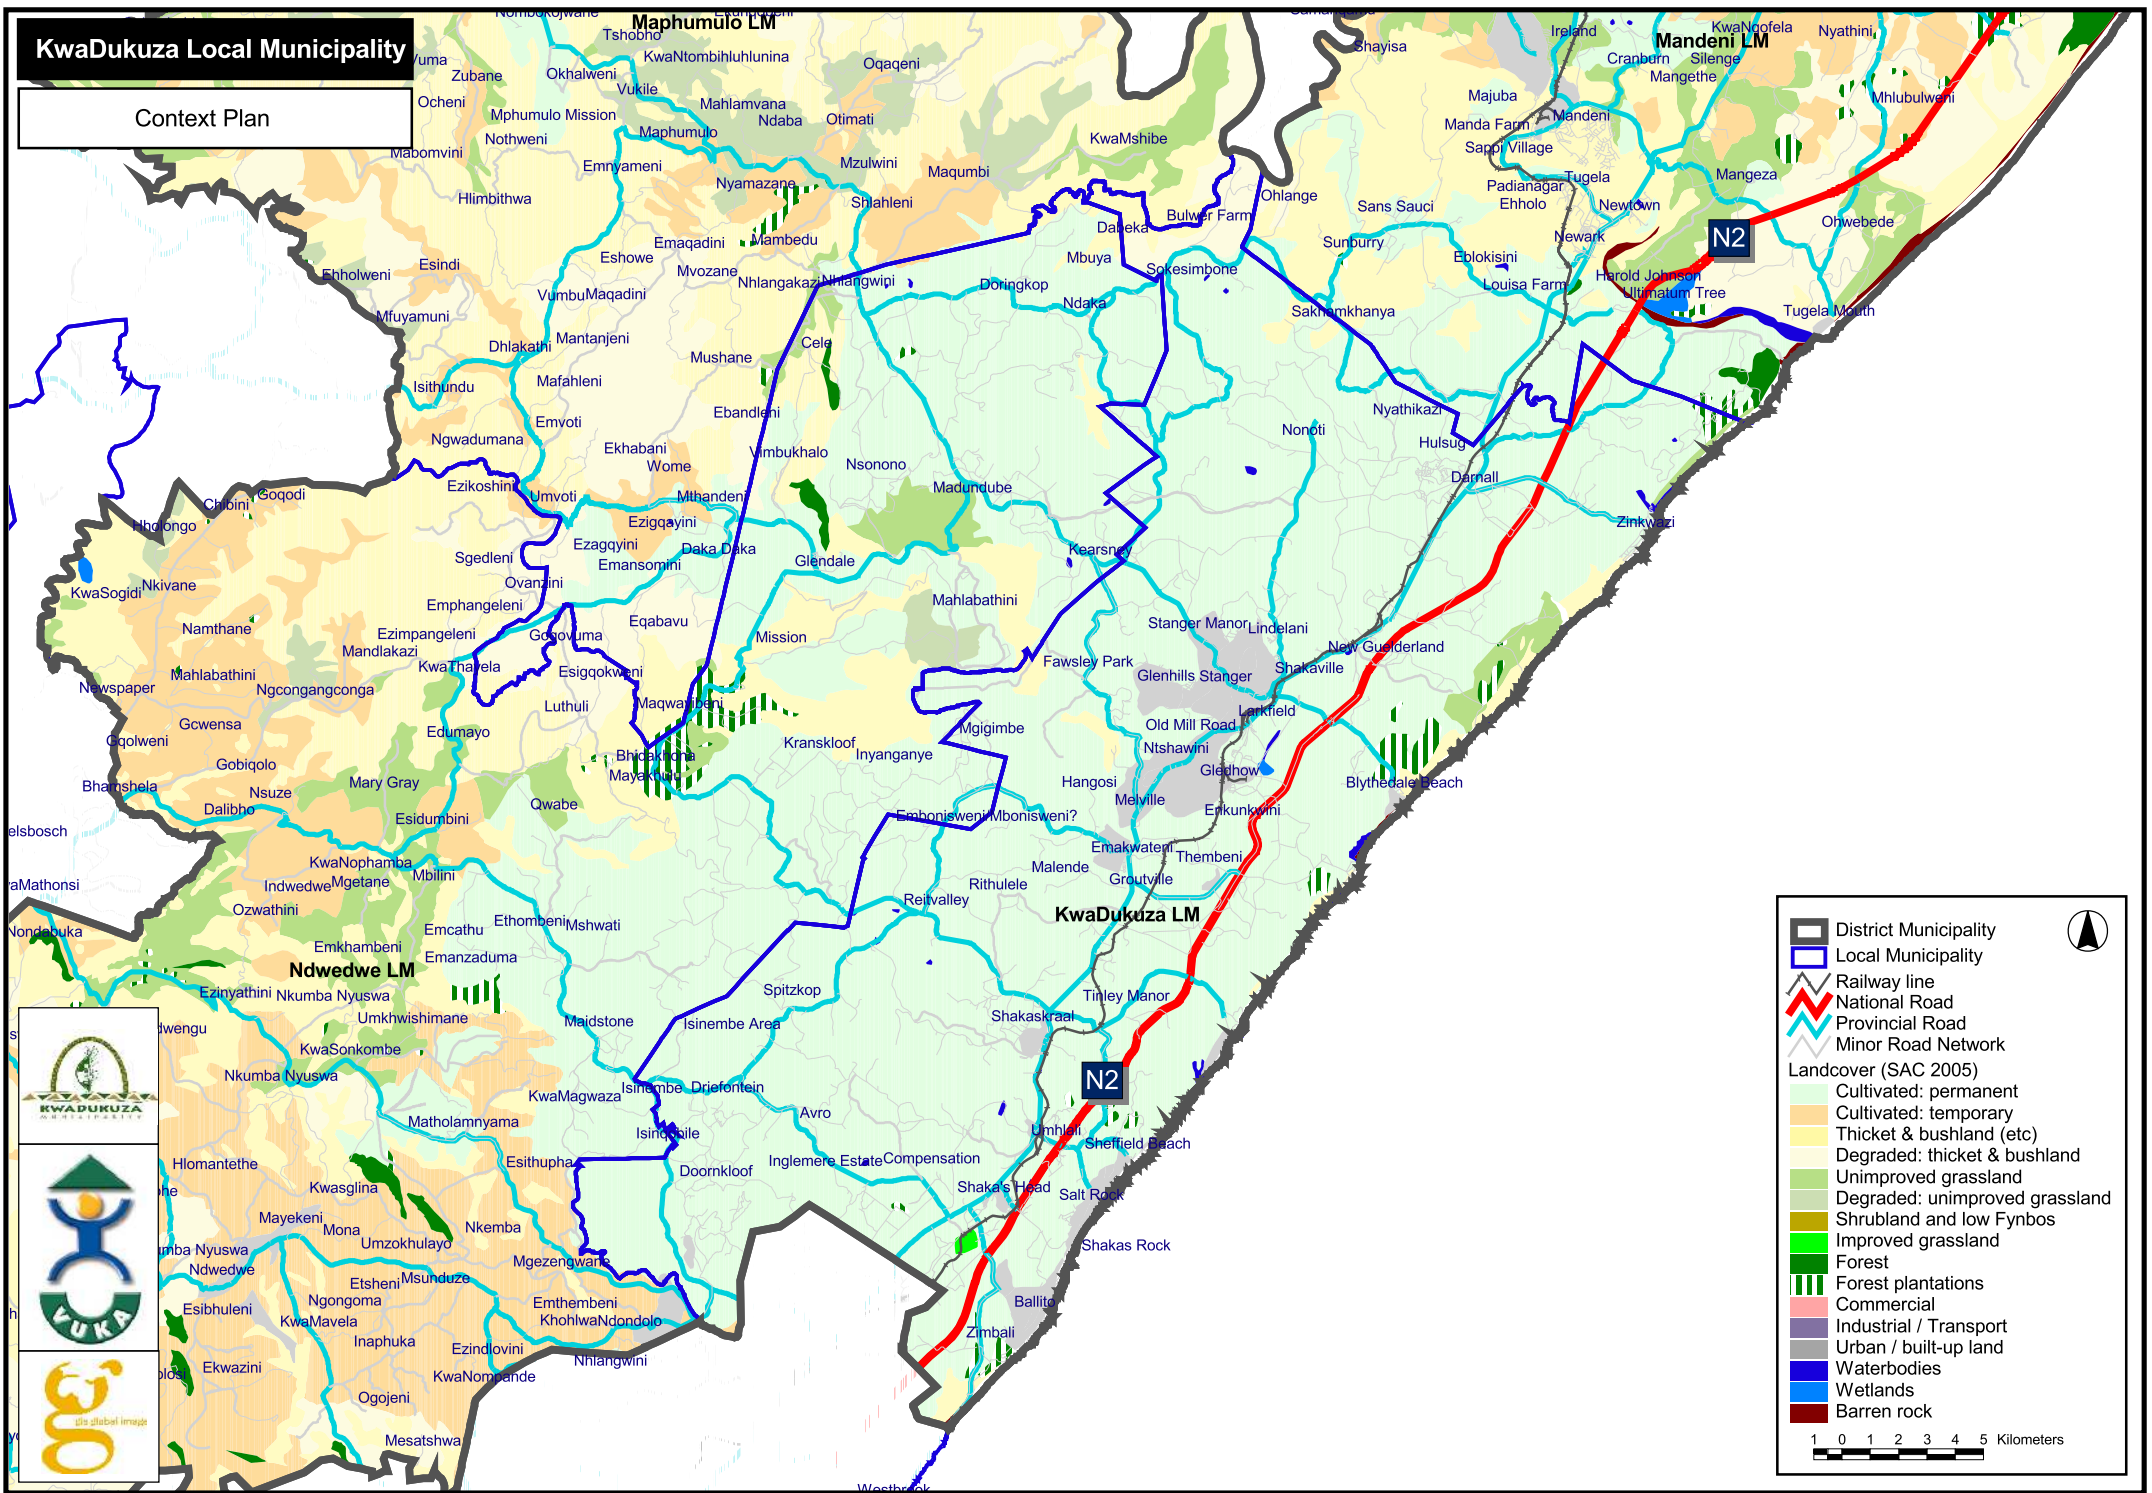

# KwaDukuza Local Municipality

## Context Plan

- District Municipality
- Local Municipality
- Railway line
- National Road
- Provincial Road
- Minor Road Network

Landcover (SAC 2005)

- Cultivated: permanent
- Cultivated: temporary
- Thicket & bushland (etc)
- Degraded: thicket & bushland
- Unimproved grassland
- Degraded: unimproved grassland
- Shrubland and low Fynbos
- Improved grassland
- Forest
- Forest plantations
- Commercial
- Industrial / Transport
- Urban / built-up land
- Waterbodies
- Wetlands
- Barren rock

1 0 1 2 3 4 5 Kilometers