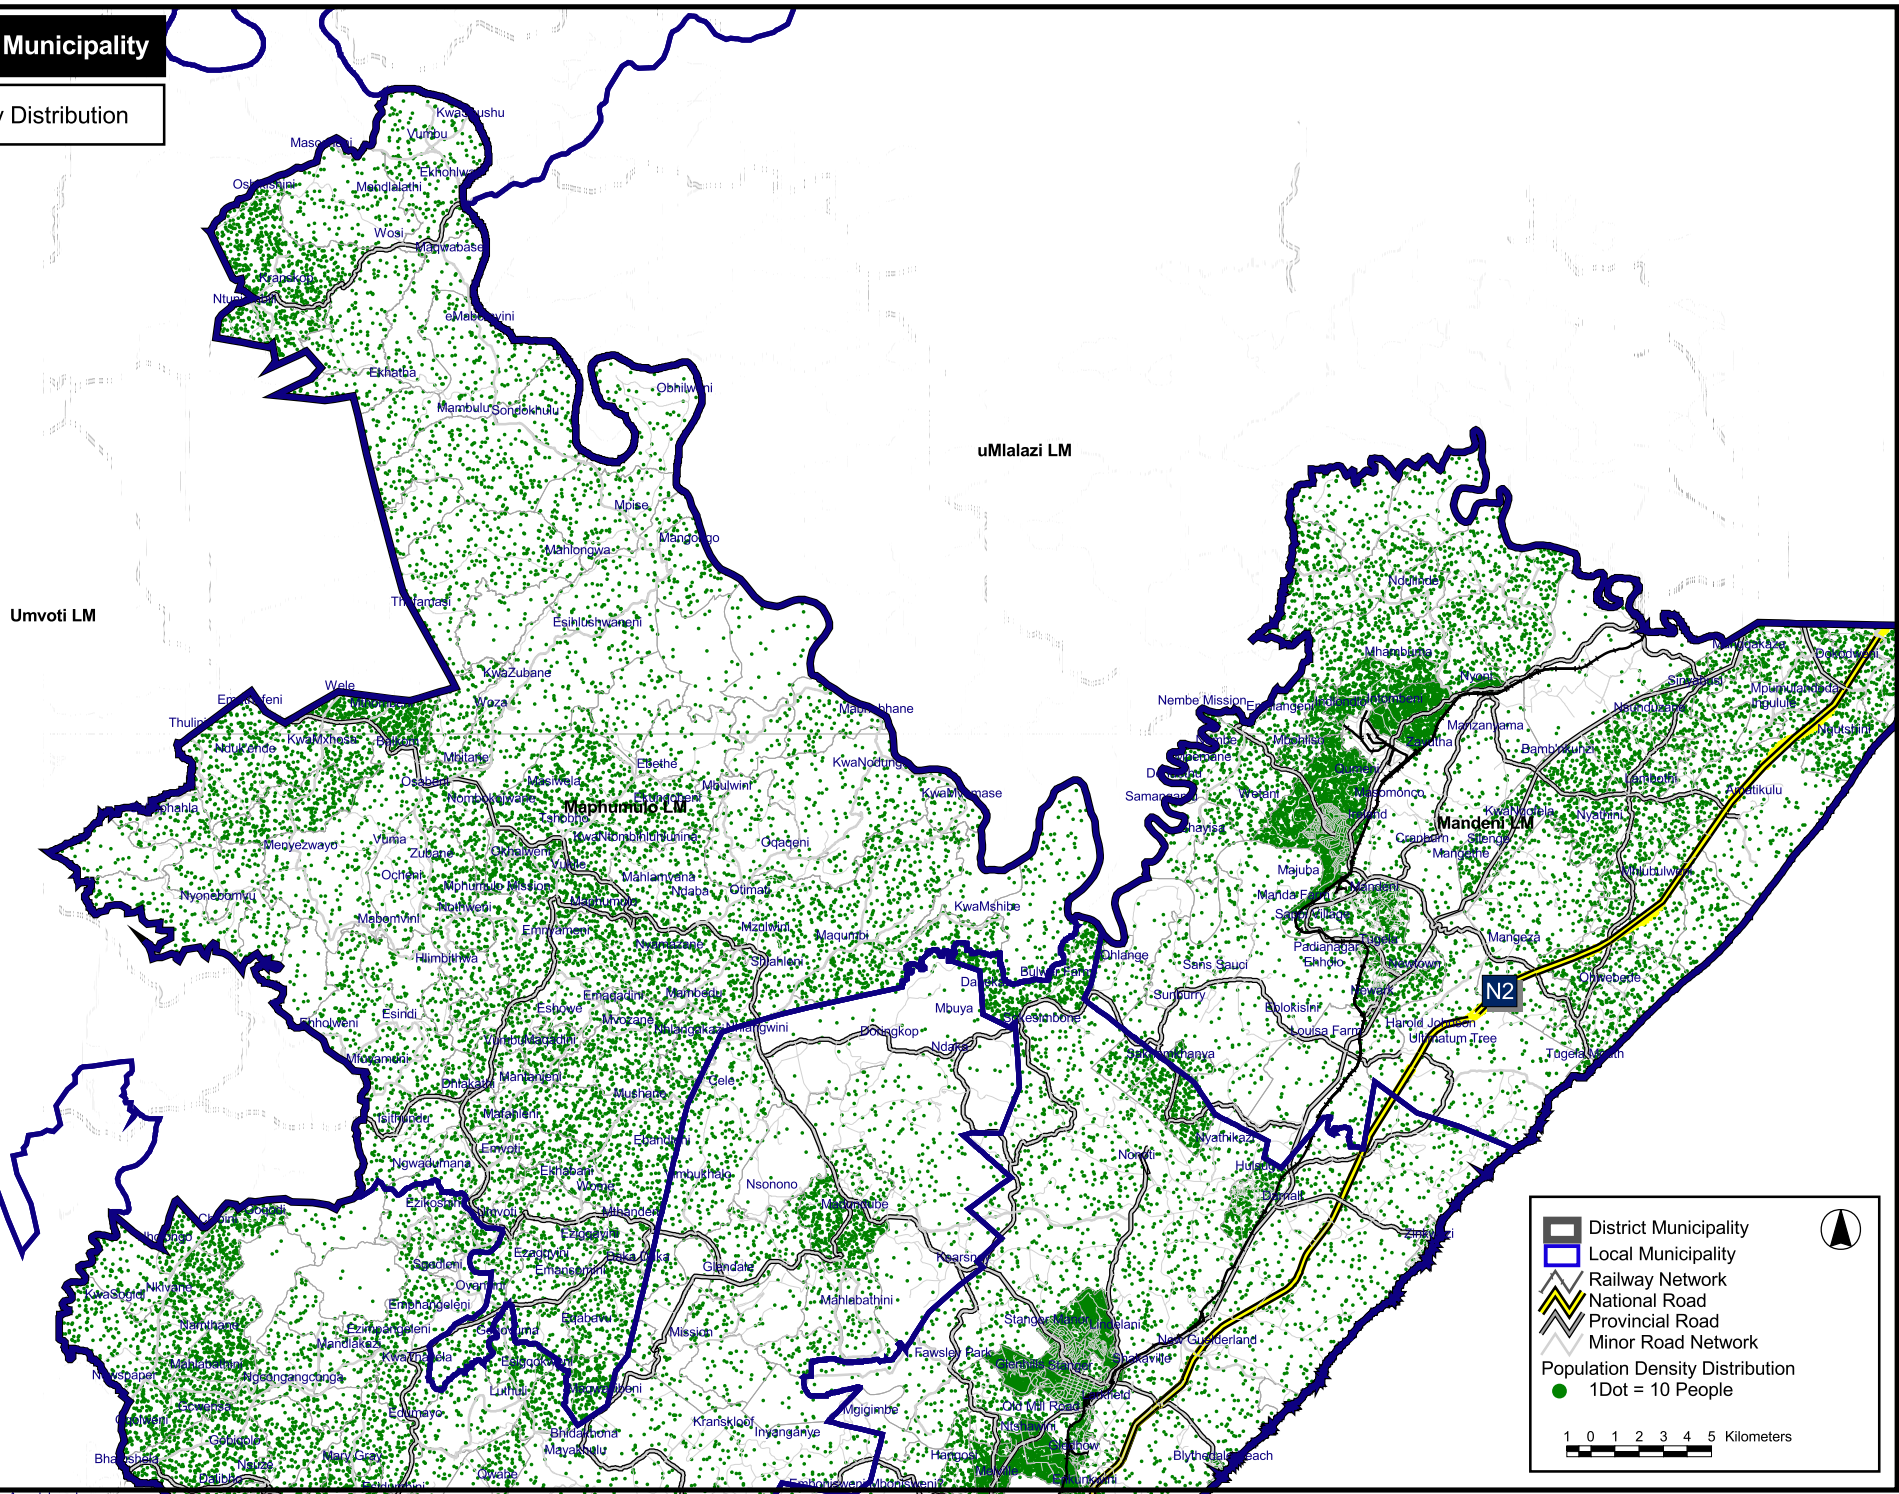

# Maphumulo Local Municipality

## Population Density Distribution

**Legend**

- District Municipality
- Local Municipality
- Railway Network
- National Road
- Provincial Road
- Minor Road Network
- Population Density Distribution
- 1Dot = 10 People

0 1 2 3 4 5 Kilometers