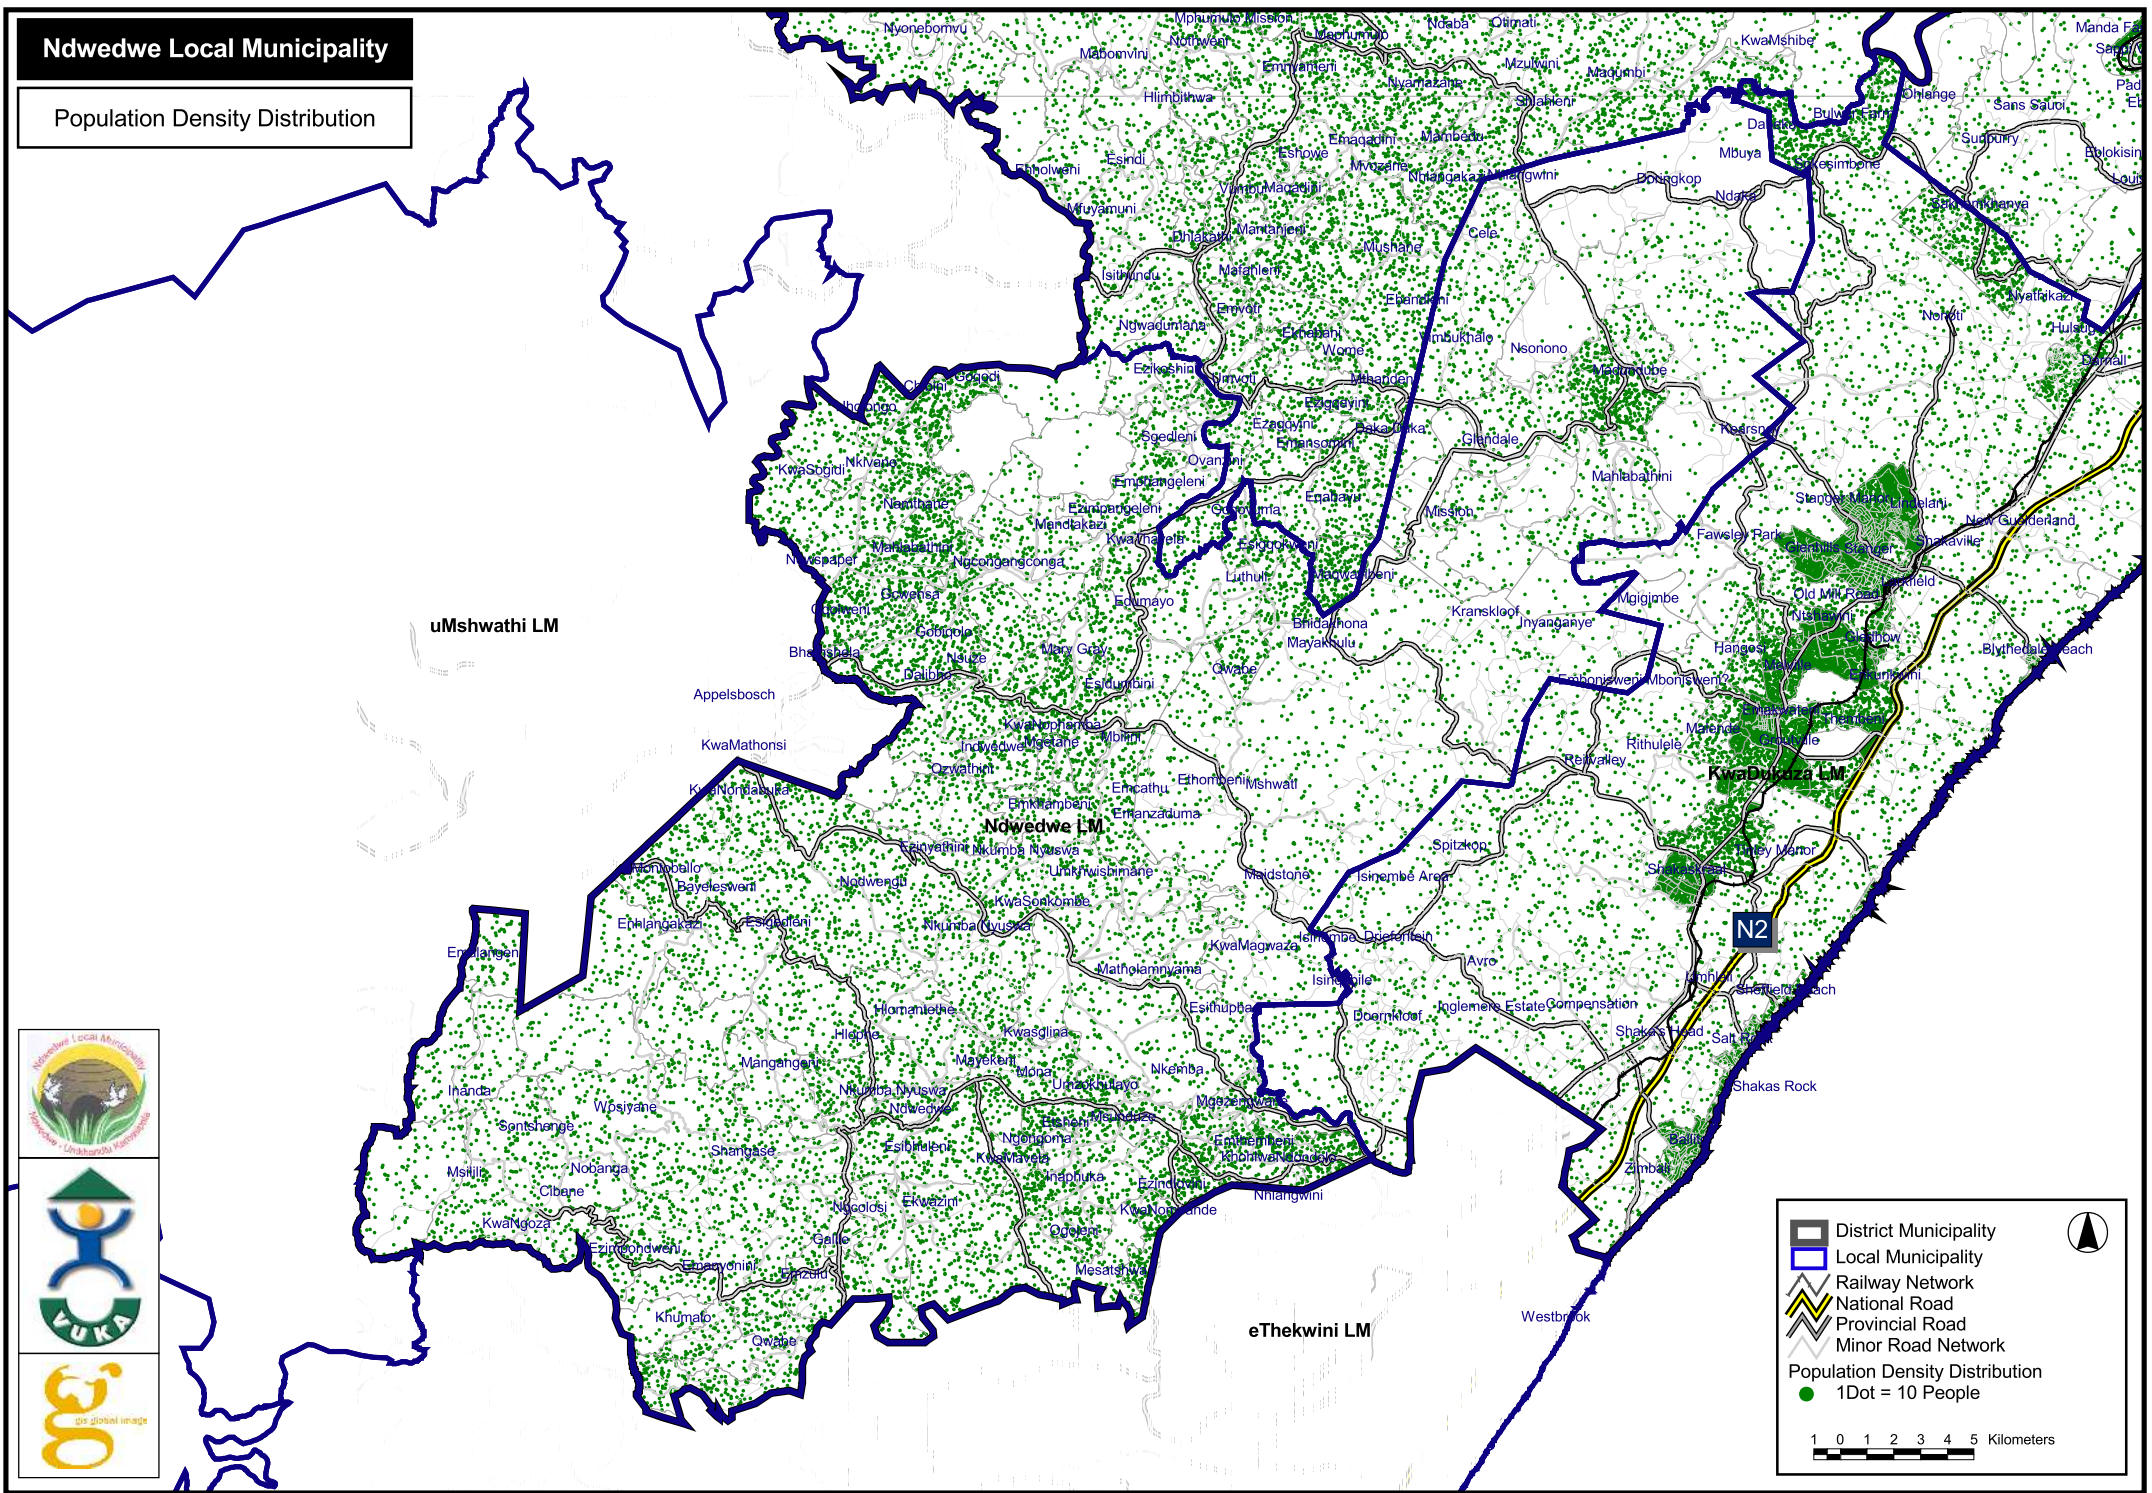

Ndwedwe Local Municipality

Population Density Distribution

uMshwathi LM

Ndwedwe LM

eThekweni LM

N2

Legend:

- District Municipality
- Local Municipality
- Railway Network
- National Road
- Provincial Road
- Minor Road Network
- Population Density Distribution
- 1Dot = 10 People

Scale: 1 0 1 2 3 4 5 Kilometers