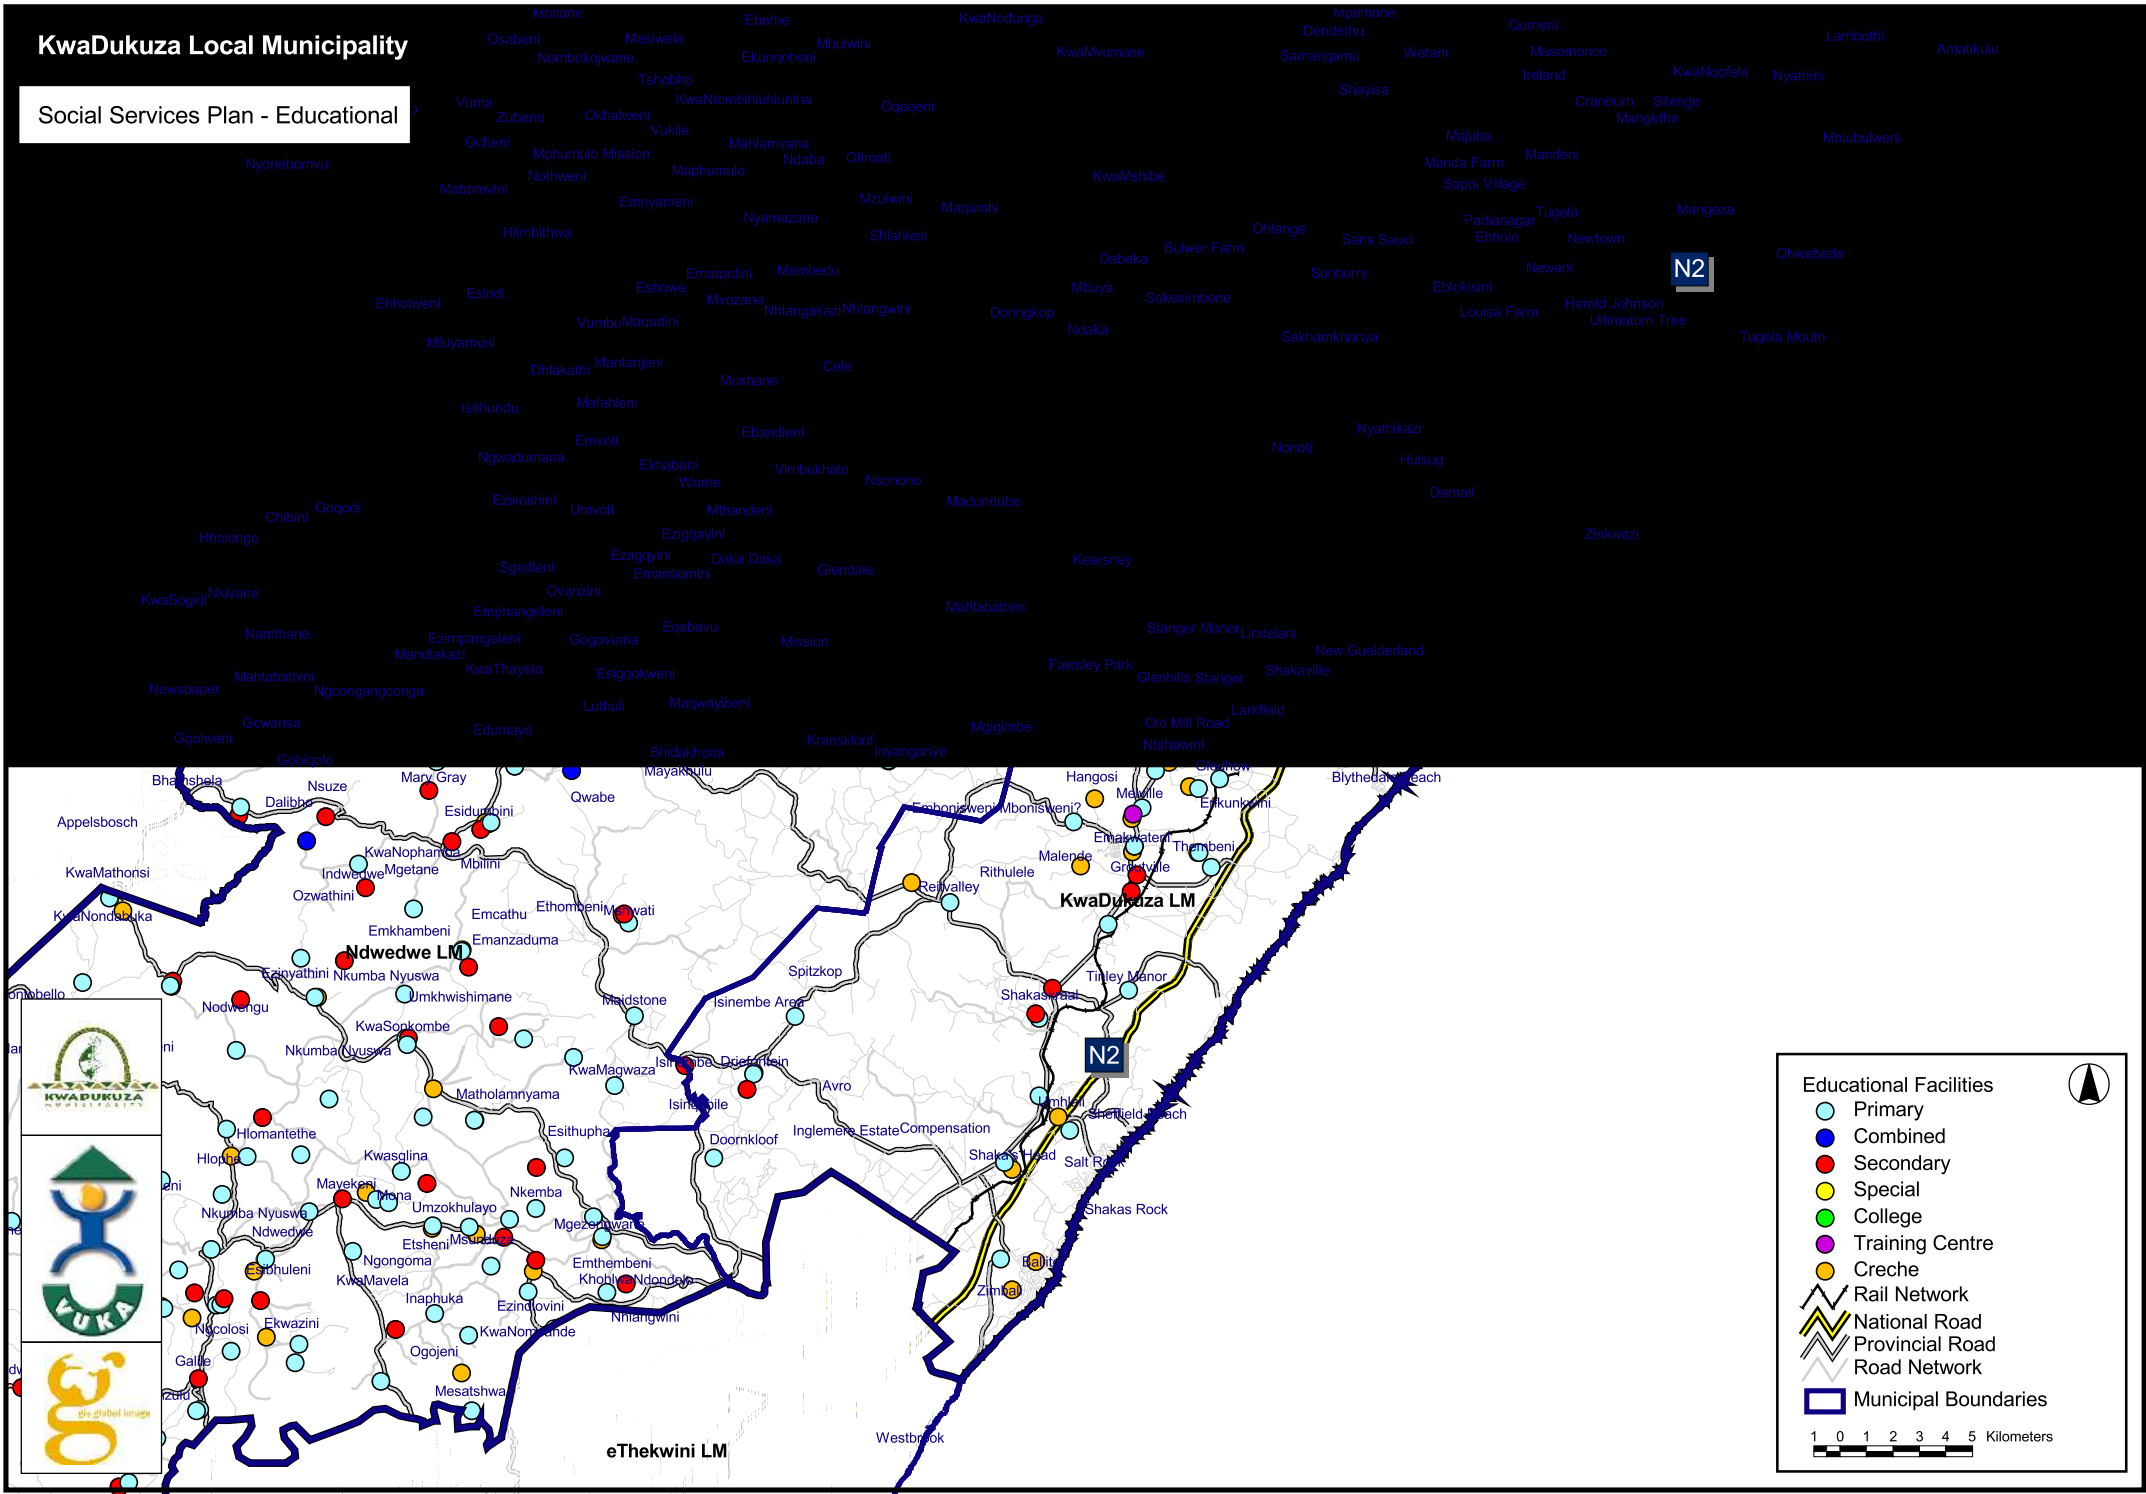

# KwaDukuza Local Municipality

## Social Services Plan - Educational

### Educational Facilities

- Primary
- Combined
- Secondary
- Special
- College
- Training Centre
- Creche

- Rail Network
- National Road
- Provincial Road
- Road Network
- Municipal Boundaries