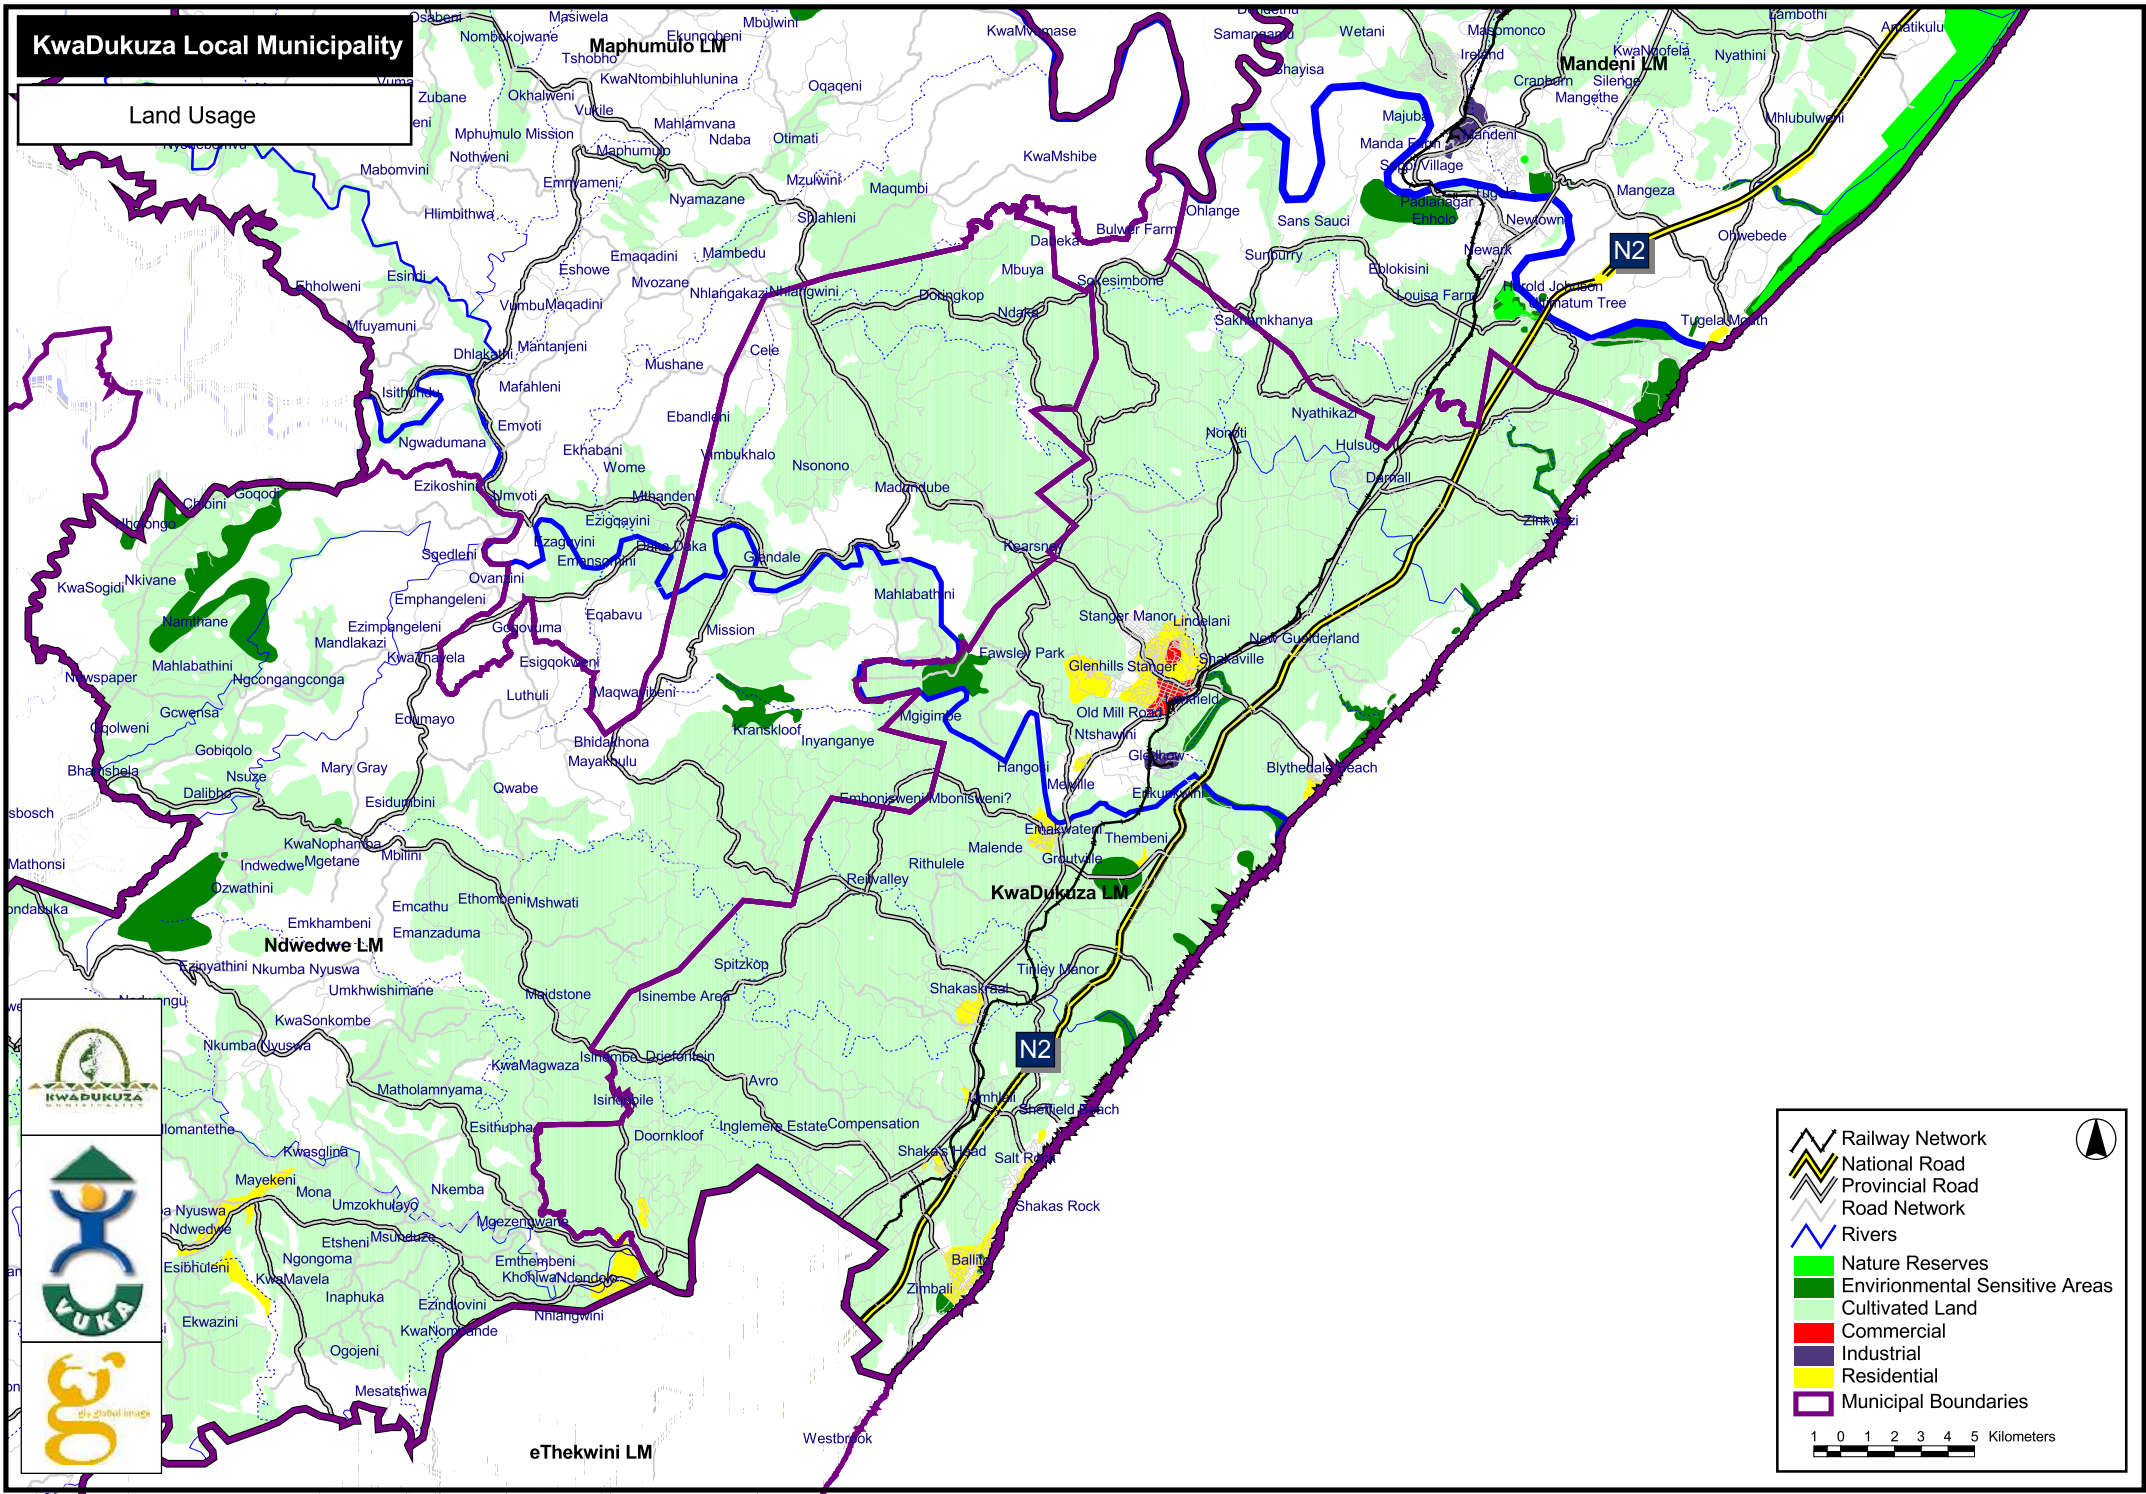

KwaDukuza Local Municipality

Land Usage

	Railway Network
	National Road
	Provincial Road
	Road Network
	Rivers
	Nature Reserves
	Environmental Sensitive Areas
	Cultivated Land
	Commercial
	Industrial
	Residential
	Municipal Boundaries

1 0 1 2 3 4 5 Kilometers