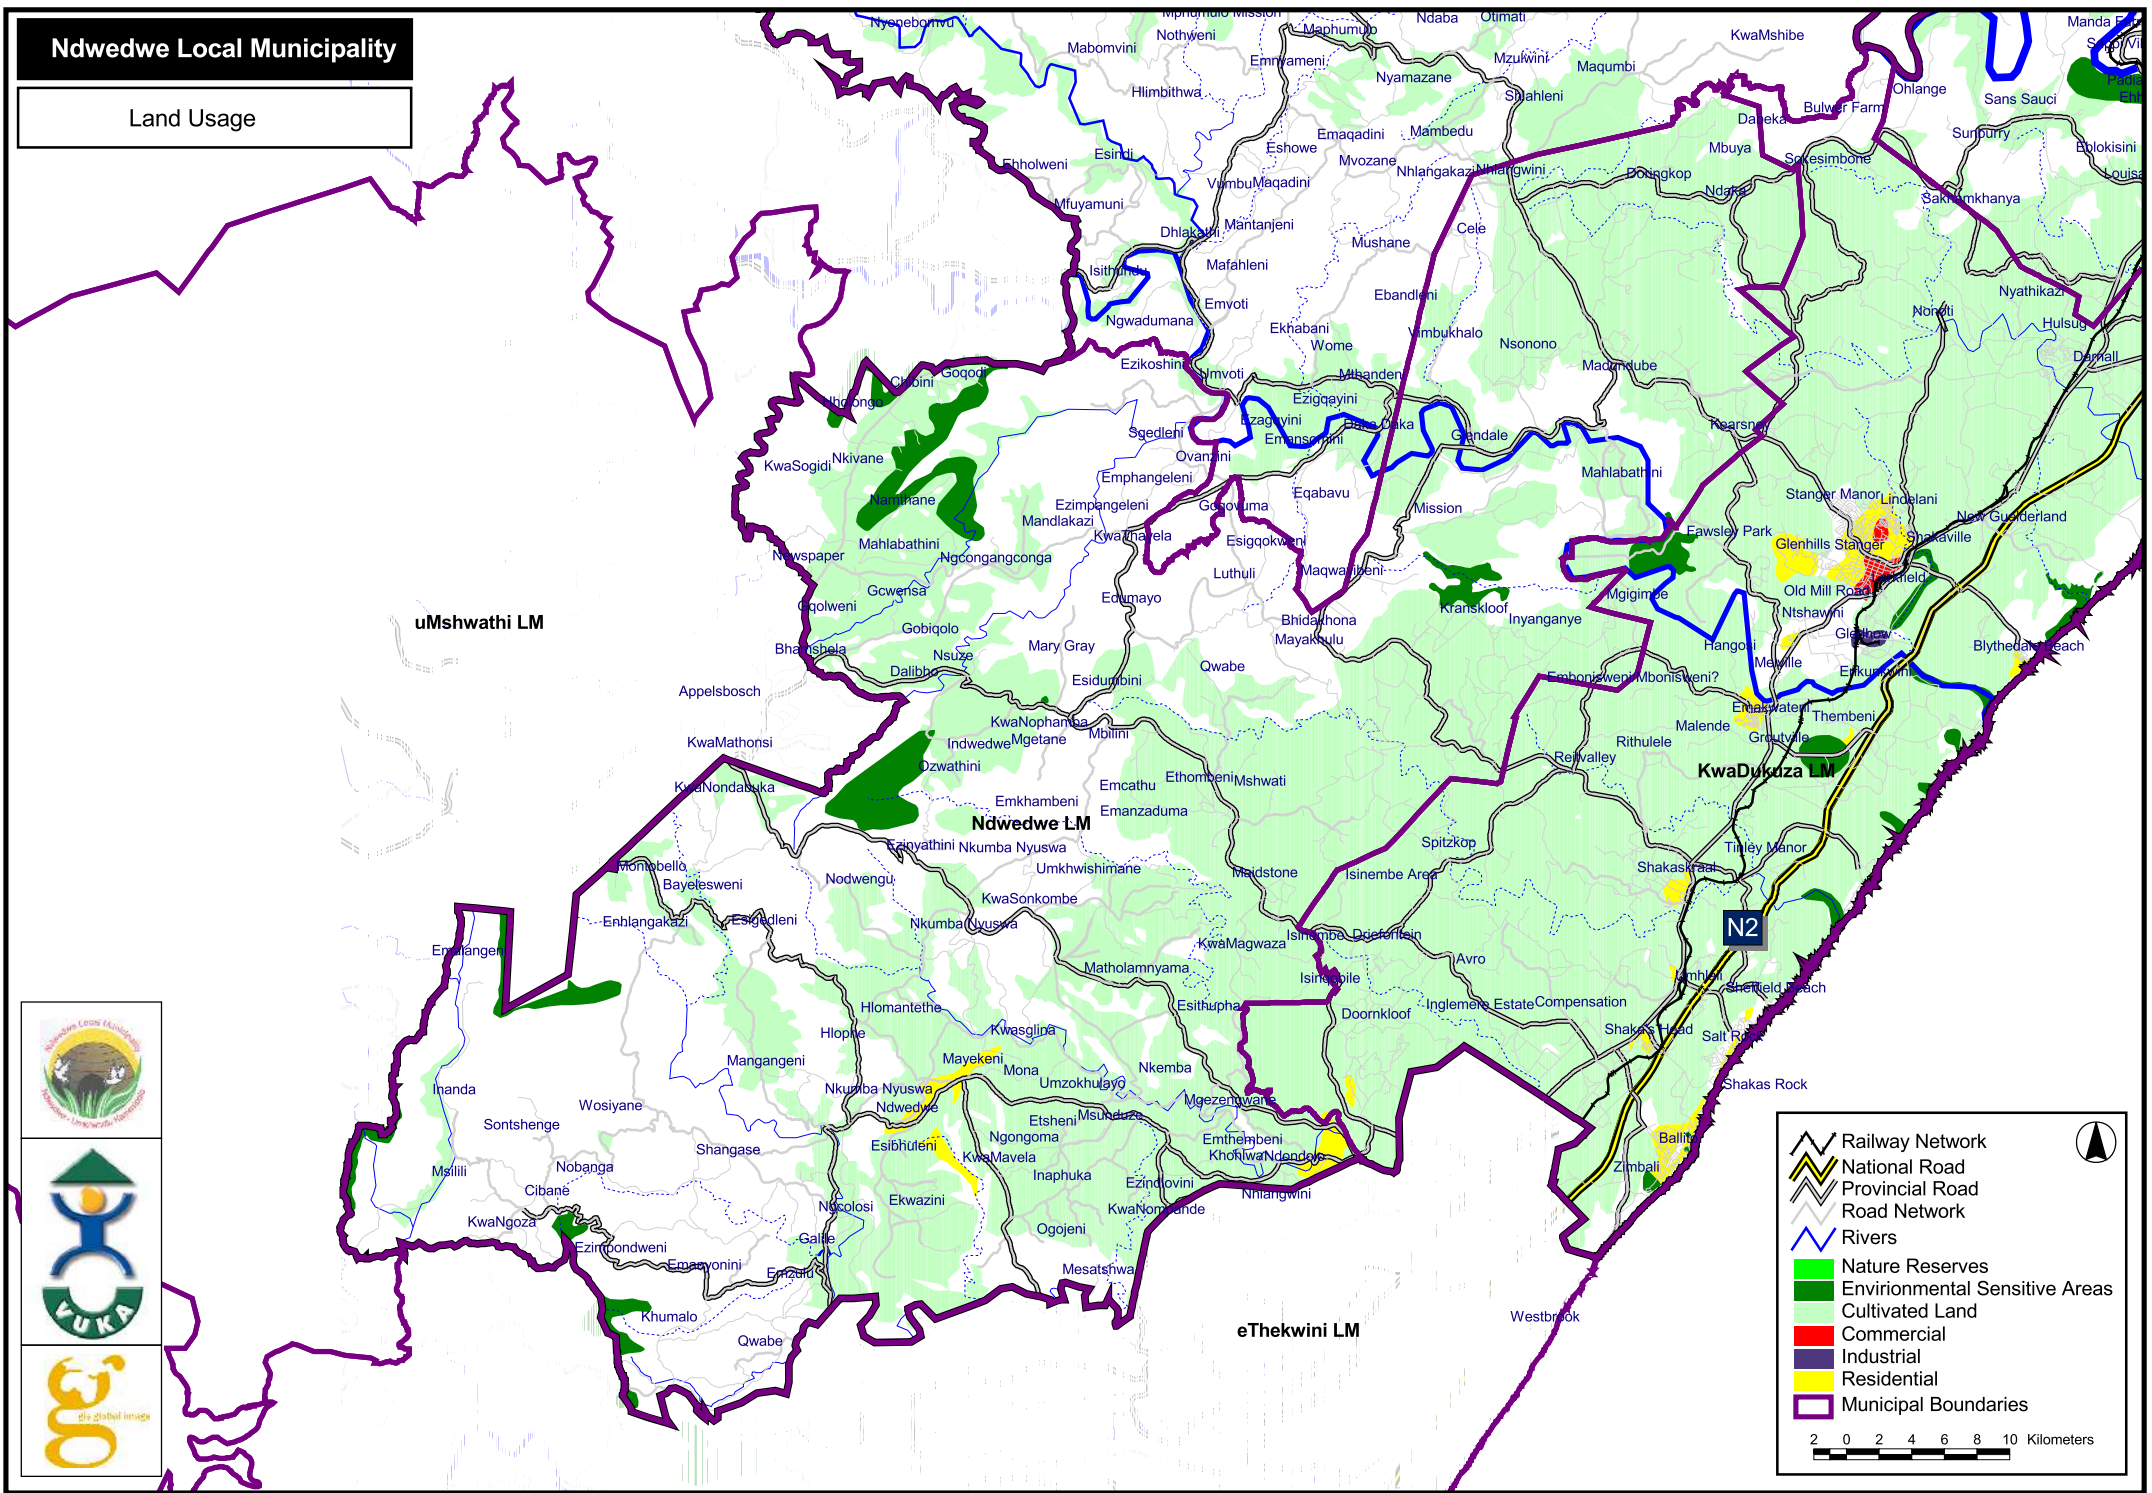

Ndwedwe Local Municipality

Land Usage

uMshwathi LM

Ndwedwe LM

KwaDukuza LM

eThekweni LM

Legend

- Railway Network
- National Road
- Provincial Road
- Road Network
- Rivers
- Nature Reserves
- Environmental Sensitive Areas
- Cultivated Land
- Commercial
- Industrial
- Residential
- Municipal Boundaries

0 2 0 2 4 6 8 10 Kilometers