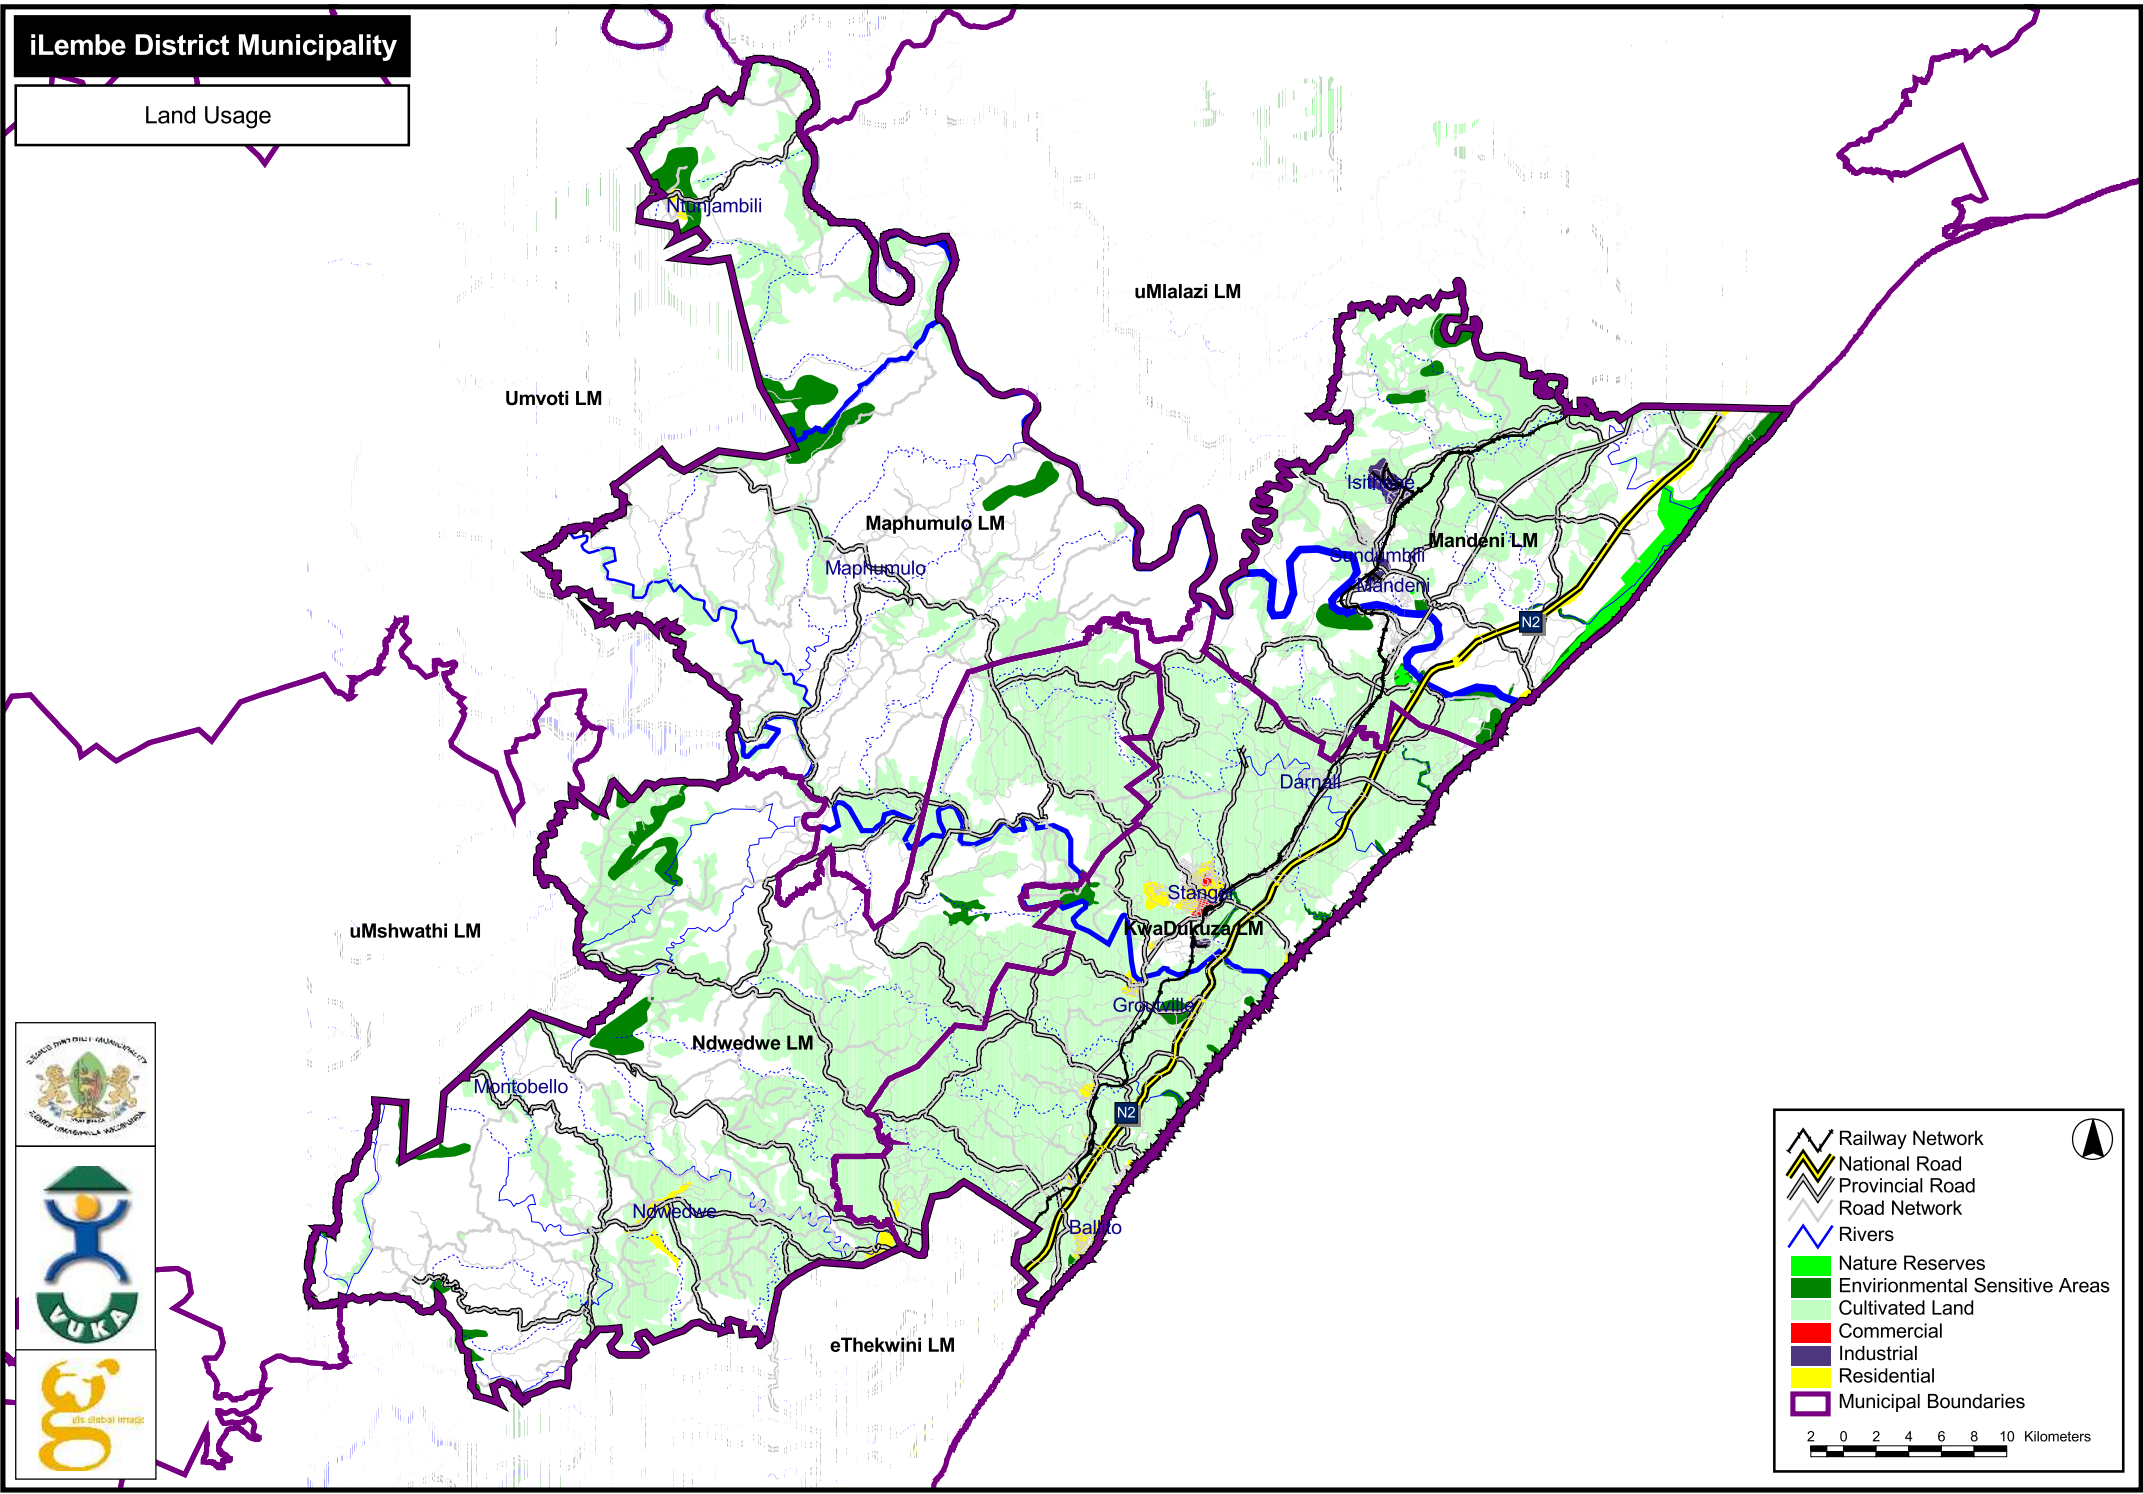

iLembe District Municipality

Land Usage

Legend

- Railway Network
- National Road
- Provincial Road
- Road Network
- Rivers
- Nature Reserves
- Environmental Sensitive Areas
- Cultivated Land
- Commercial
- Industrial
- Residential
- Municipal Boundaries

2 0 2 4 6 8 10 Kilometers