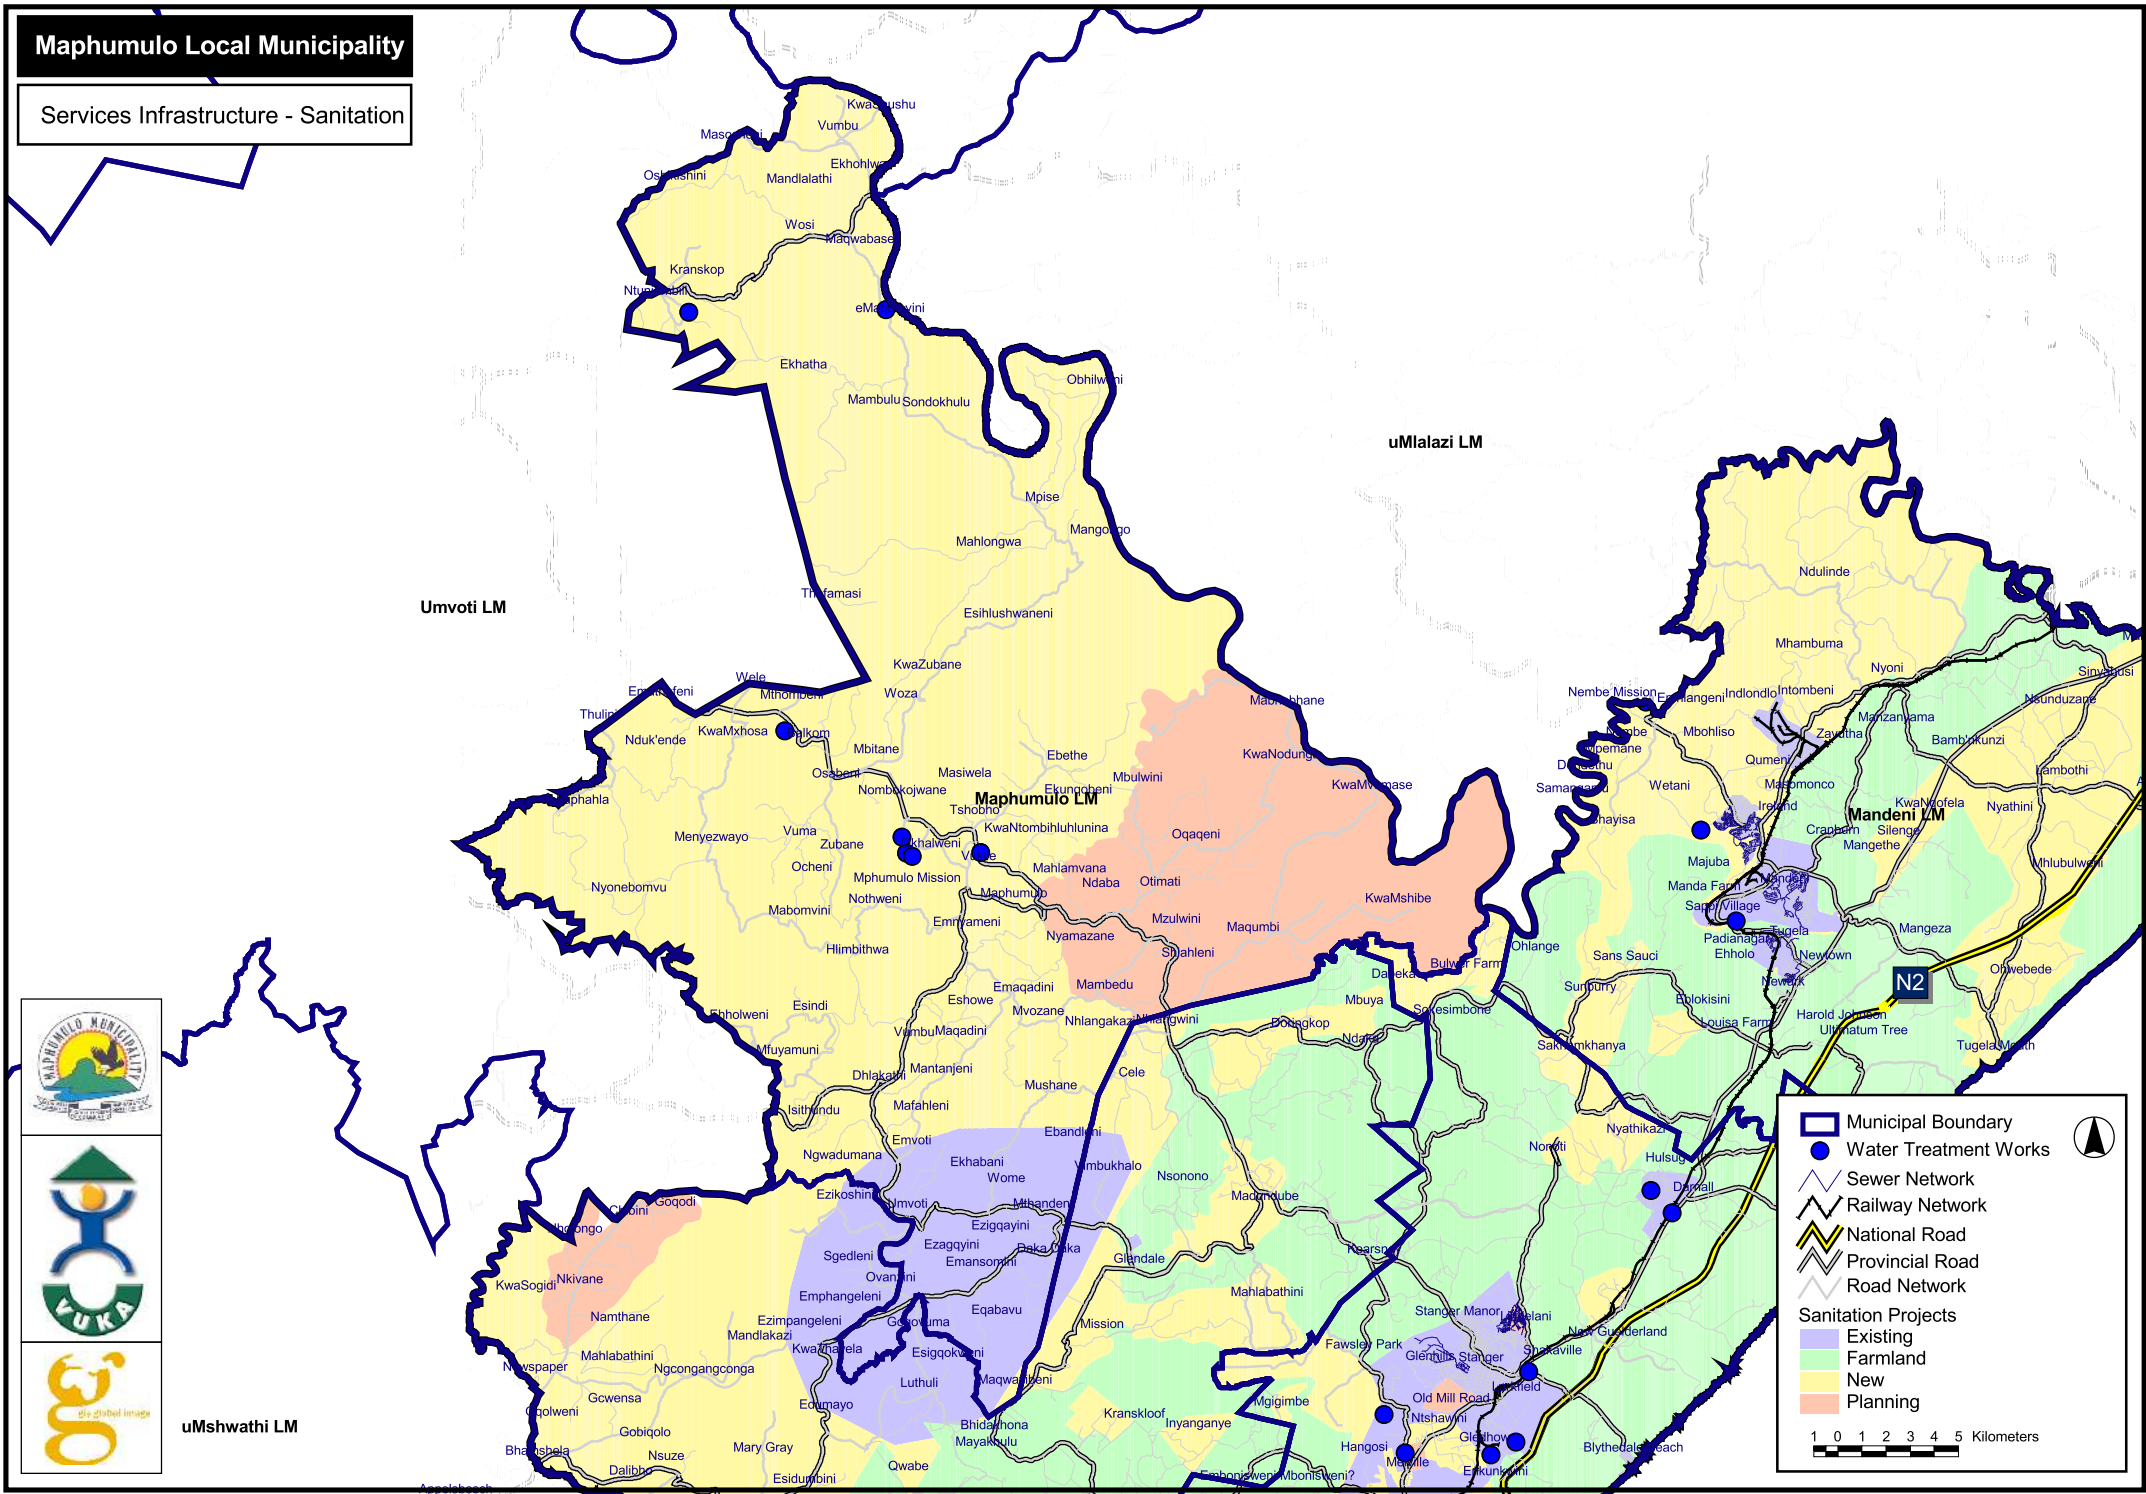

Maphumulo Local Municipality

Services Infrastructure - Sanitation

Legend

- Municipal Boundary
- Water Treatment Works
- Sewer Network
- Railway Network
- National Road
- Provincial Road
- Road Network

Sanitation Projects

- Existing
- Farmland
- New
- Planning

0 1 2 3 4 5 Kilometers